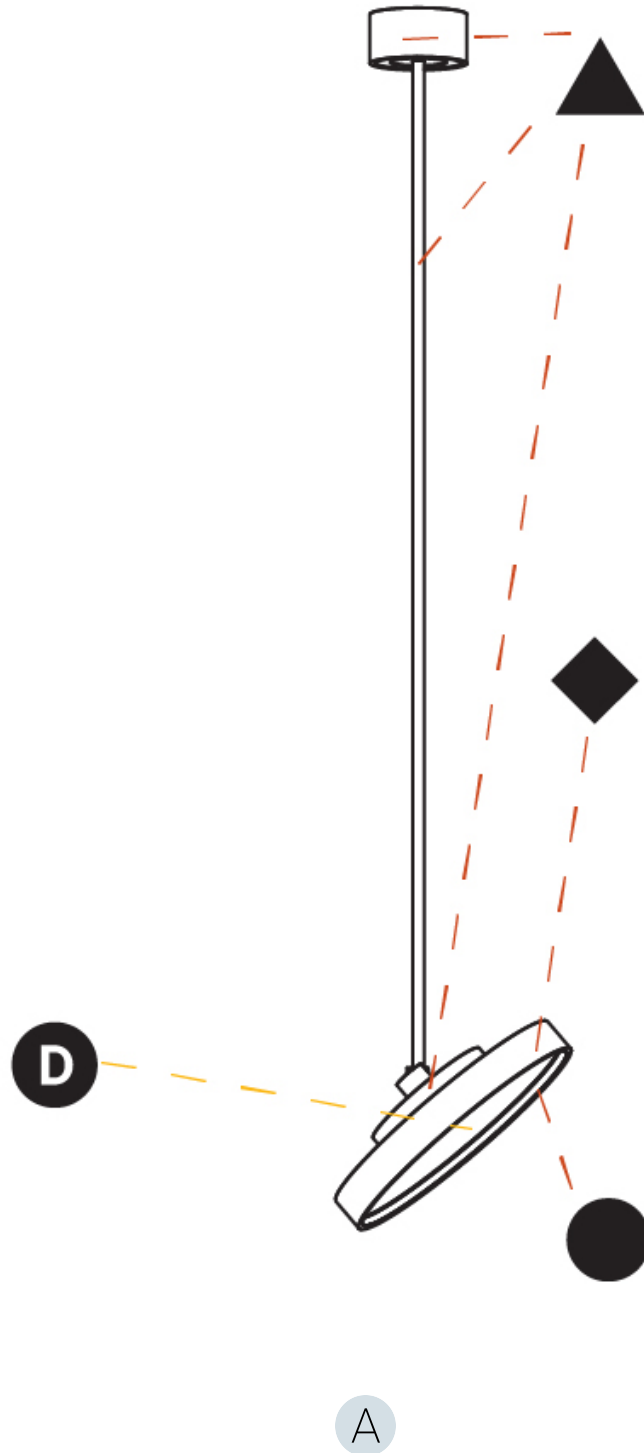

SIGN DIVA FLEX KORONA SUSPENSION

A30864-

PROJECT	
TYPE	
SPECIFIER	
QUANTITY	
DATE