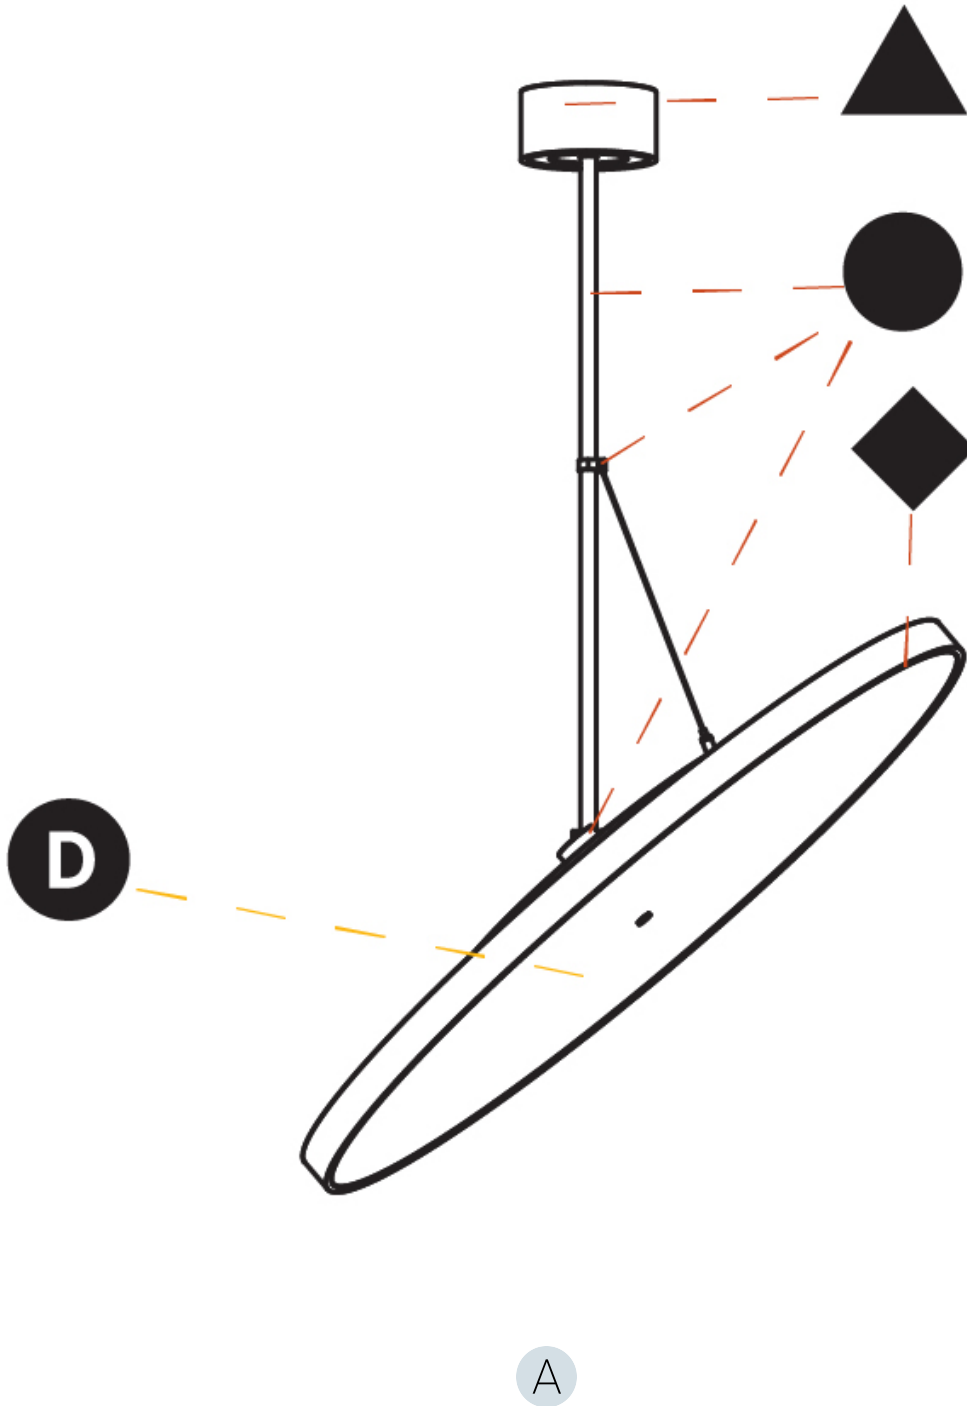

Adjustability: Rotational 170°; Tilt 90°

RATINGS AND CERTIFICATIONS

Certified By: Certified for North American Standards
 IP rating: IP20

SIGN DIVA FLEX SUSPENSION

A30858-

PROJECT	_____
TYPE	_____
SPECIFIER	_____
QUANTITY	_____
DATE	_____